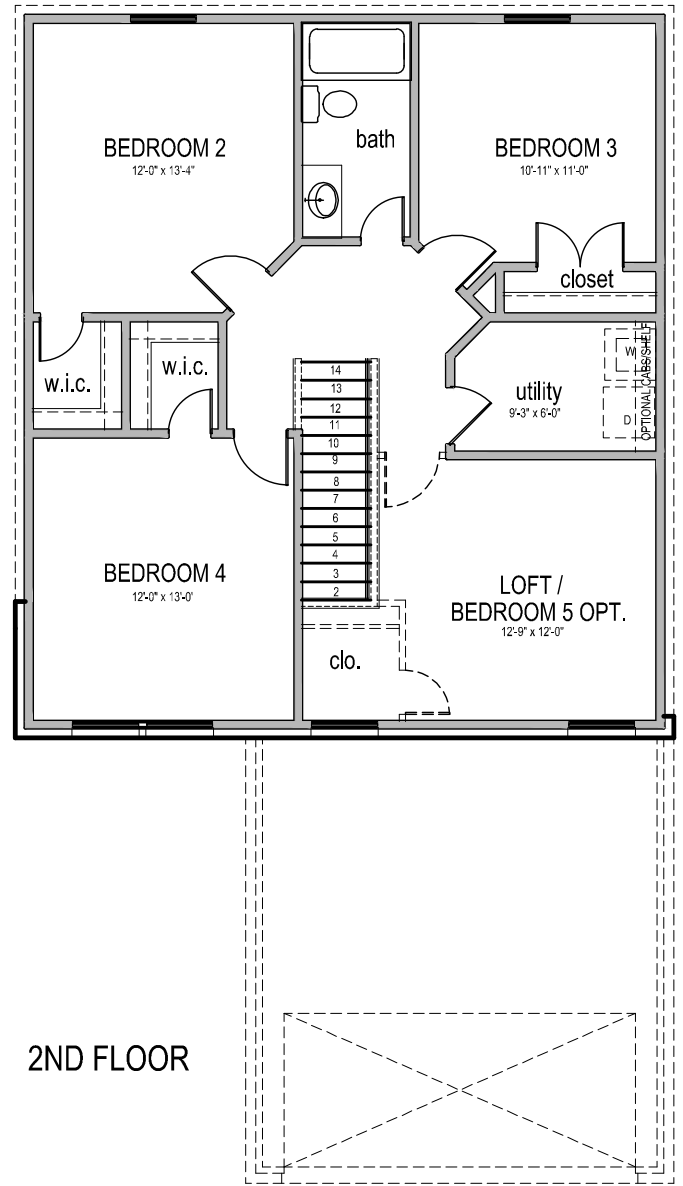

1825 PLAN

Vanity Choice 1
Double Bowl Vanity Choice

Hall Bath Choice
Double Bowl Vanity Choice

*Plans and Specifications: Reported square footage and dimensions are based upon architectural design, is approximate, and will vary by actual construction. Materials may change without notice. Minor changes and substitutions may be made without notification.