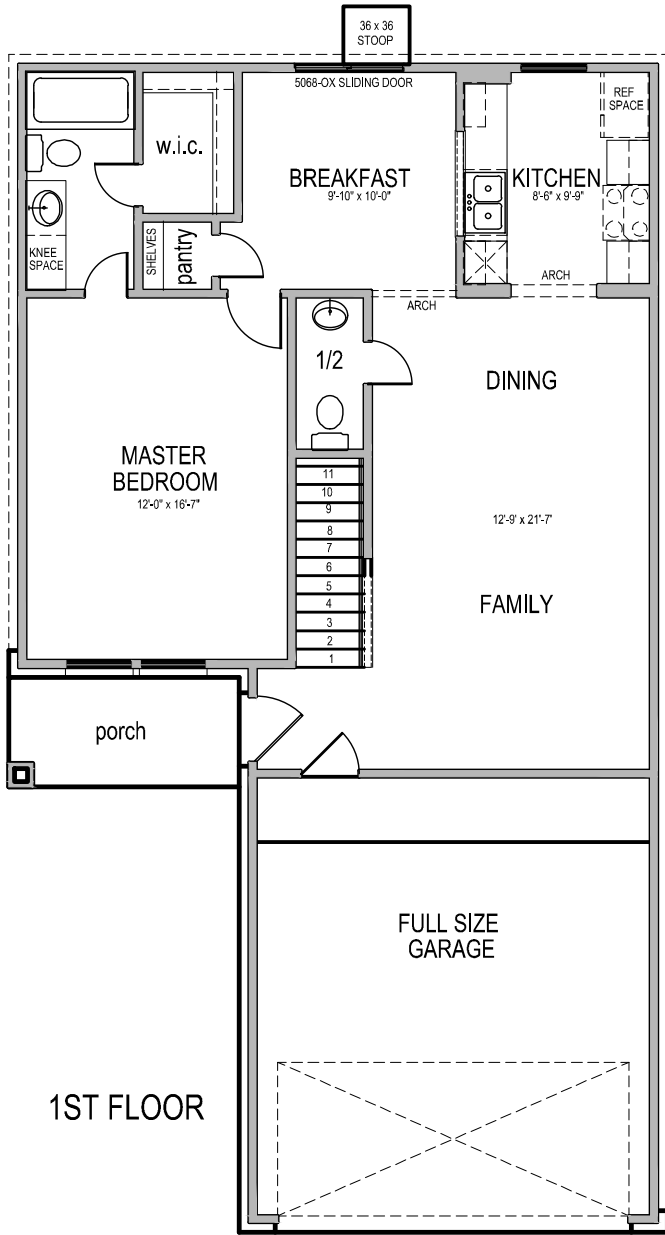

1825 PLAN

Vanity Choice 1
Double Bowl Vanity Choice

Hall Bath Choice
Double Bowl Vanity Choice

*Plans and Specifications: Reported square footage and dimensions are based upon architectural design, is approximate, and will vary by actual construction. Materials may change without notice. Minor changes and substitutions may be made without notification.