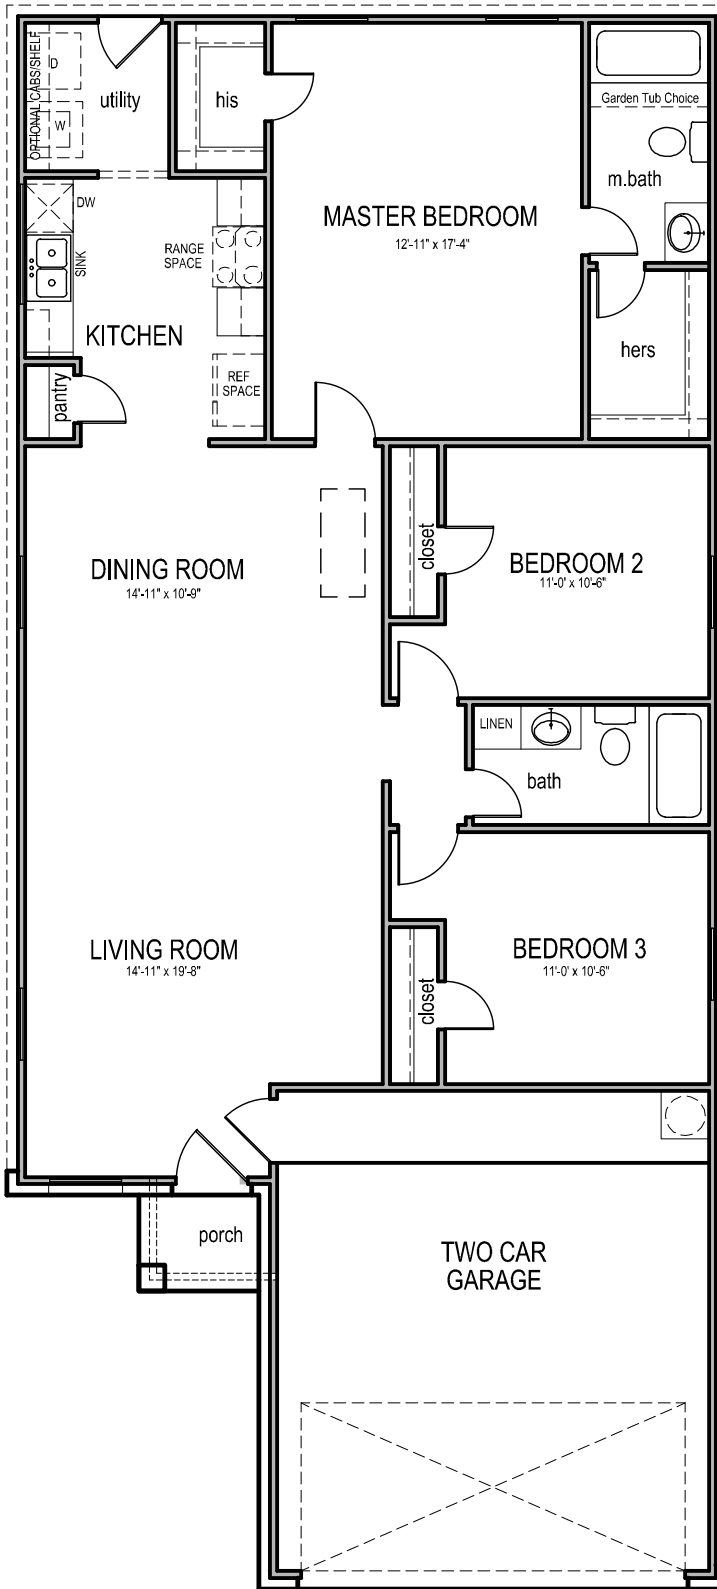

1350 PLAN

Double Vanity Choice

Linen Choice

*Plans and Specifications: Reported square footage and dimensions are based upon architectural design, is approximate, and will vary by actual construction. Materials may change without notice. Minor changes and substitutions may be made without notification.