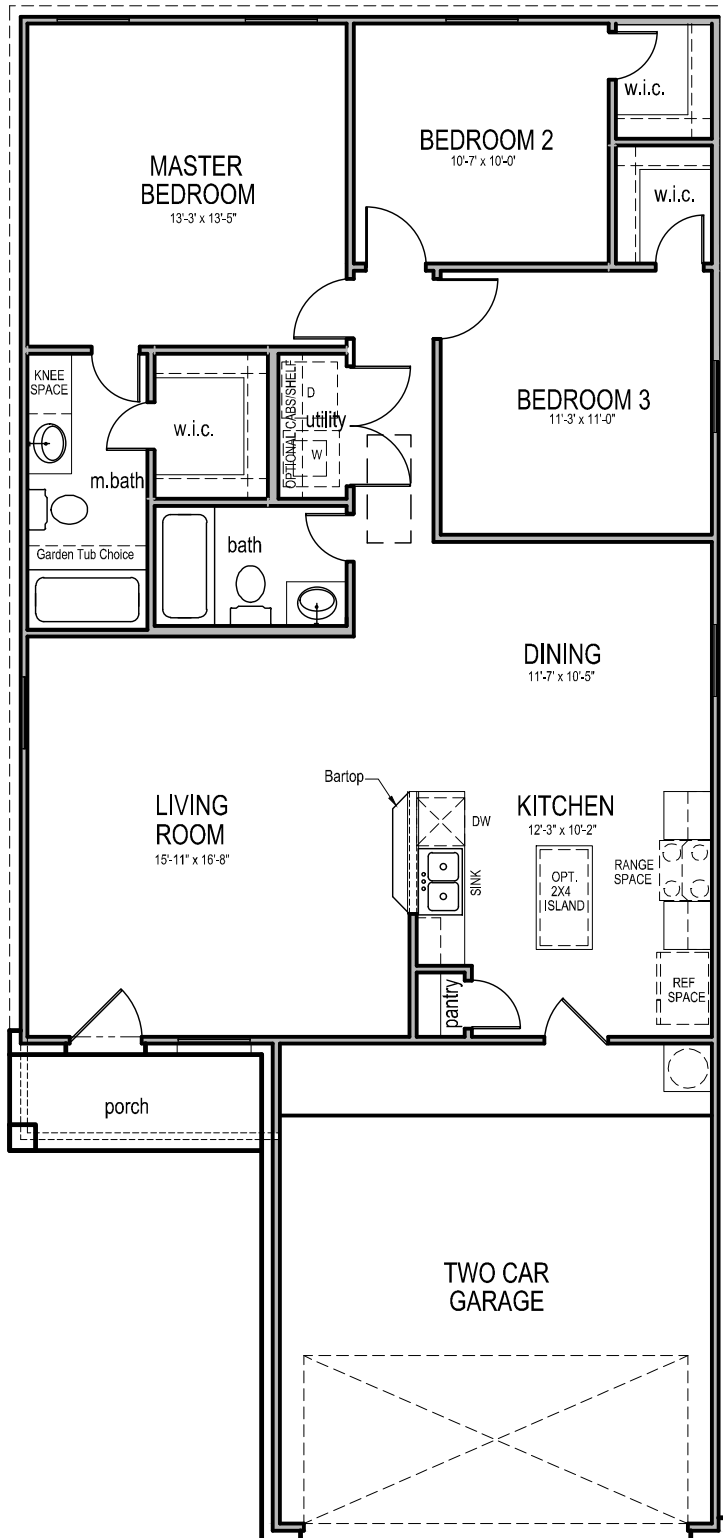

MASTER BATH CHOICES

Vanity Choice
Double bowl

*Plans and Specifications: Reported square footage and dimensions are based upon architectural design, is approximate, and will vary by actual construction. Materials may change without notice. Minor changes and substitutions may be made without notification.